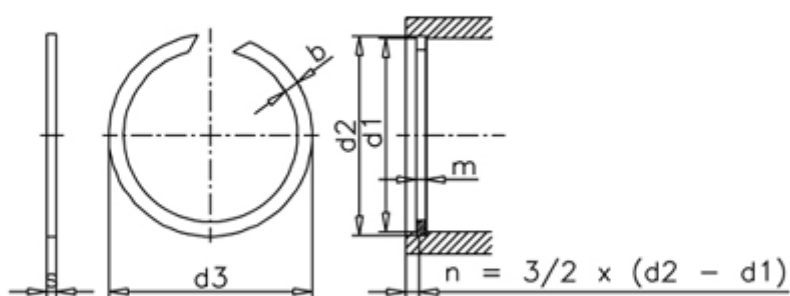

Article number: 0127202

Description: Circlip SB 320

## Measures

---

b = 7.50

d1 = 320

d2 = 325.0

d3 = 328.1

Description = SB 320

FN kN = 422.00